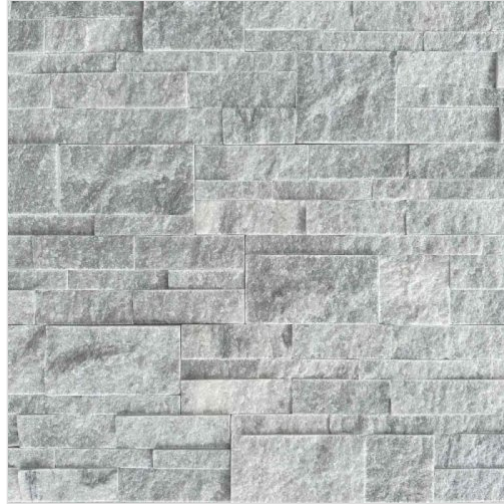

Grey Split Face

Majestic Stone

Product Specification Sheet | Generated May 09, 2026

Technical Specifications

Size

Wall cladding pieces, split-face formats, and custom sizing on request

Availability

Made to Order