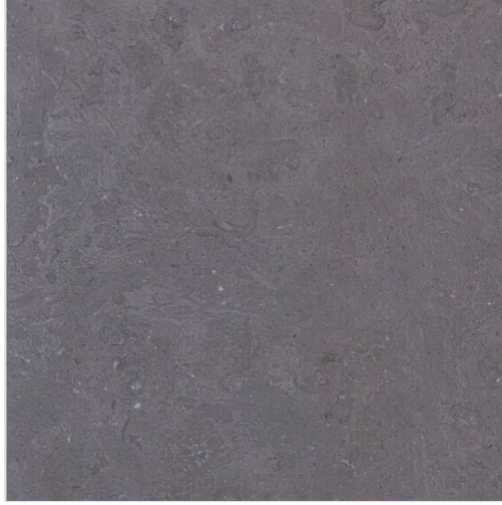

Melly Grey Light

Majestic Stone

Product Specification Sheet | Generated June 23, 2026

Technical Specifications

Size

Slabs, tiles, and cut-to-size on request

Availability

Made to Order