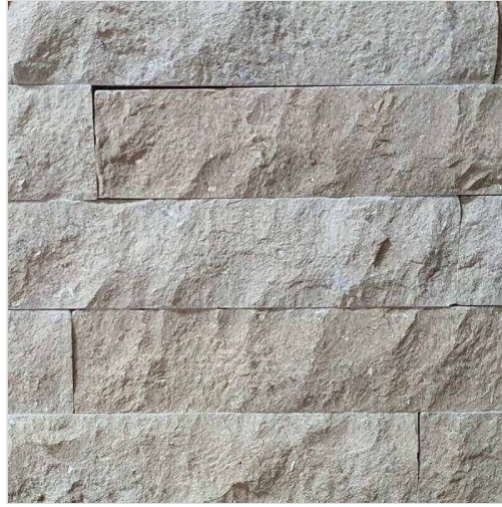

Sinai Pearl Split Face

Majestic Stone

Product Specification Sheet | Generated June 23, 2026

Technical Specifications

Size

Wall cladding pieces, split-face formats, and custom sizing on request

Availability

Made to Order